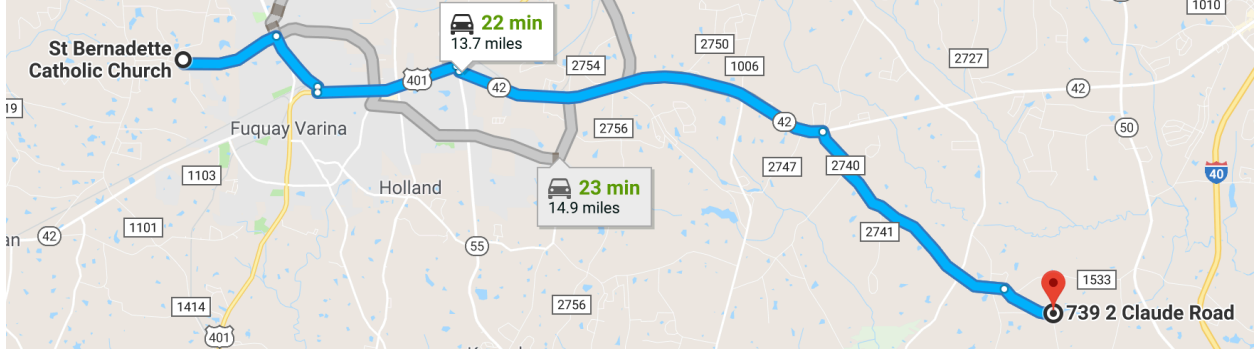

Two Claude

739 Two Claude Road

GPS Coordinates 35.5483,-78.6156

16 min (9.1 miles)

via Old Honeycutt Rd

Fastest route now due to traffic conditions

1005 Wilbon Rd, Fuquay Varina, NC 27526

 **Head east on Wilbon Rd toward Coley Farm Rd**

1.4 mi

 **Continue onto Judd Pkwy**

2.1 mi

 **Turn left onto Old Honeycutt Rd**

2.7 mi

 **Turn right onto Kennebec Rd**

1.1 mi

 **Turn left to stay on Kennebec Rd**

0.9 mi

 **Turn left onto Bud Lipscomb Rd**

0.4 mi

 **Turn right onto James Austin Rd**

 [Destination will be on the left](#)

0.5 mi

7363-7375 James Austin Rd

Willow Spring, NC 27592